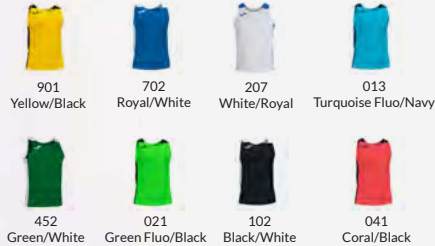

XS-XXL	10 Pz	1 Pz
		10+ 1+
COLORE	20,03	24,03